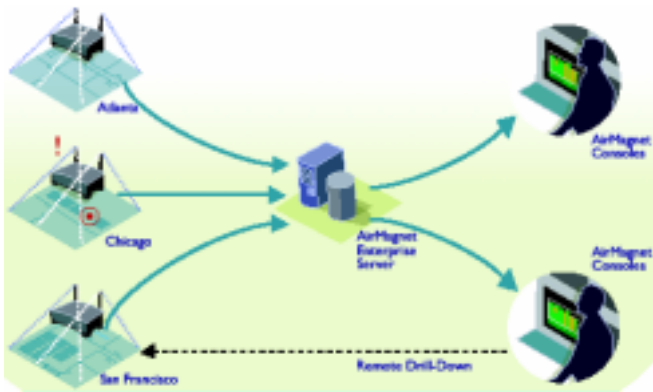

AirMagnet Enterprise