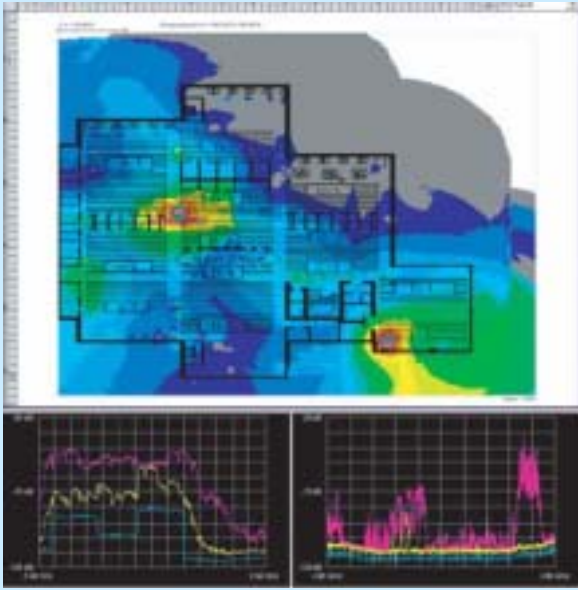

AirMagnet Survey

< - PRO >

Professional Reporting

Survey PRO 가 , SSID, AP Interference 가가 PDF, XML, HTML, Microsoft Excel, Microsoft Word 15