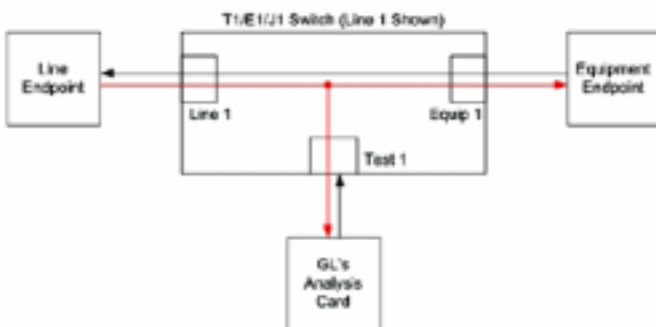

Monitor Mode

Line Equipment Telecommunication