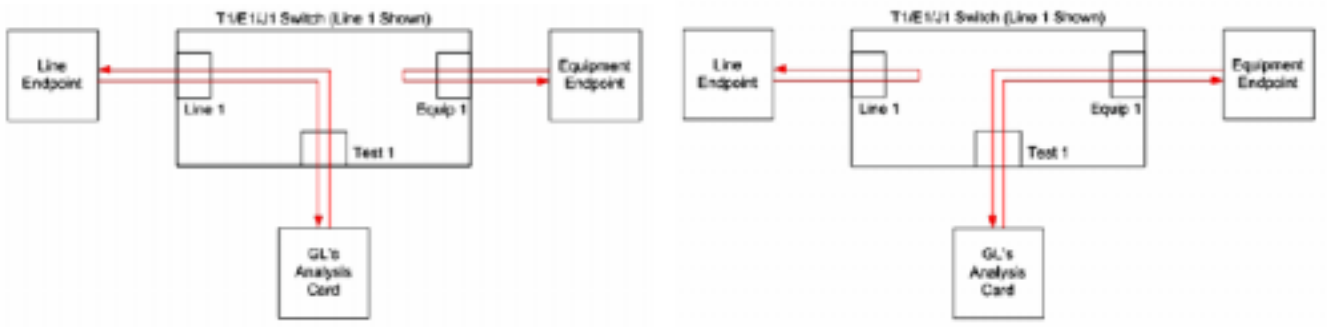

T1-E1-J1 USB Controlled Switch

Intrusive Mode

Line Equipment Telecommunication Configuration

. Monitor Intrusive Mode 가

T1E1 가

Command

GL Windows Client Server(WCS)

. T1E1