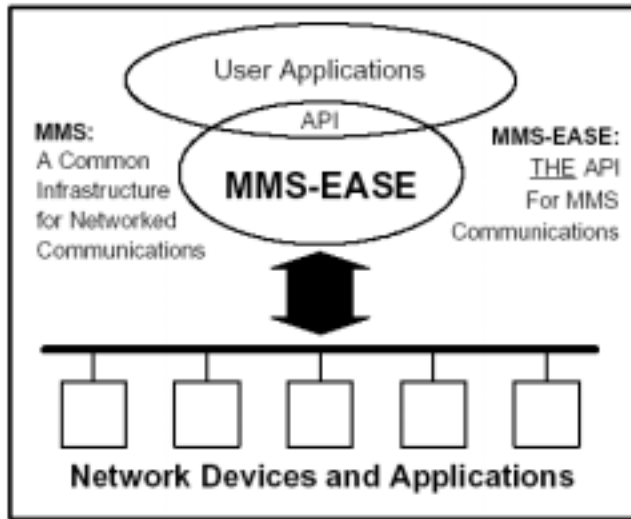

MMS-EASE

MMS-EASE : C Language API for MMS

MMS-EASE Specification(MMS) Interface (API) . MMS

MAP V3.0 C SISCO가

Manufacturing Message Application Program

API가

MMS-EASE C Call , MMS

MMS Peer MMS

Operating System

MMS-EASE Variable, Context, VMD, , ,

MMS Service

MMS-EASE "Virtual Machine" . MMS-EASE Virtual Machine Variable, , , Management , Responders Requester . MMS-EASE Virtual Machine 가

- C API Client Server
- Computing Ethernet(802.3)
- ISO 9506 DIS 9506 per N.I.S.T Agreements MMS Core Service
- MMS Object "Virtual Machine"
- Source Code Full
- Documentation
- MMS